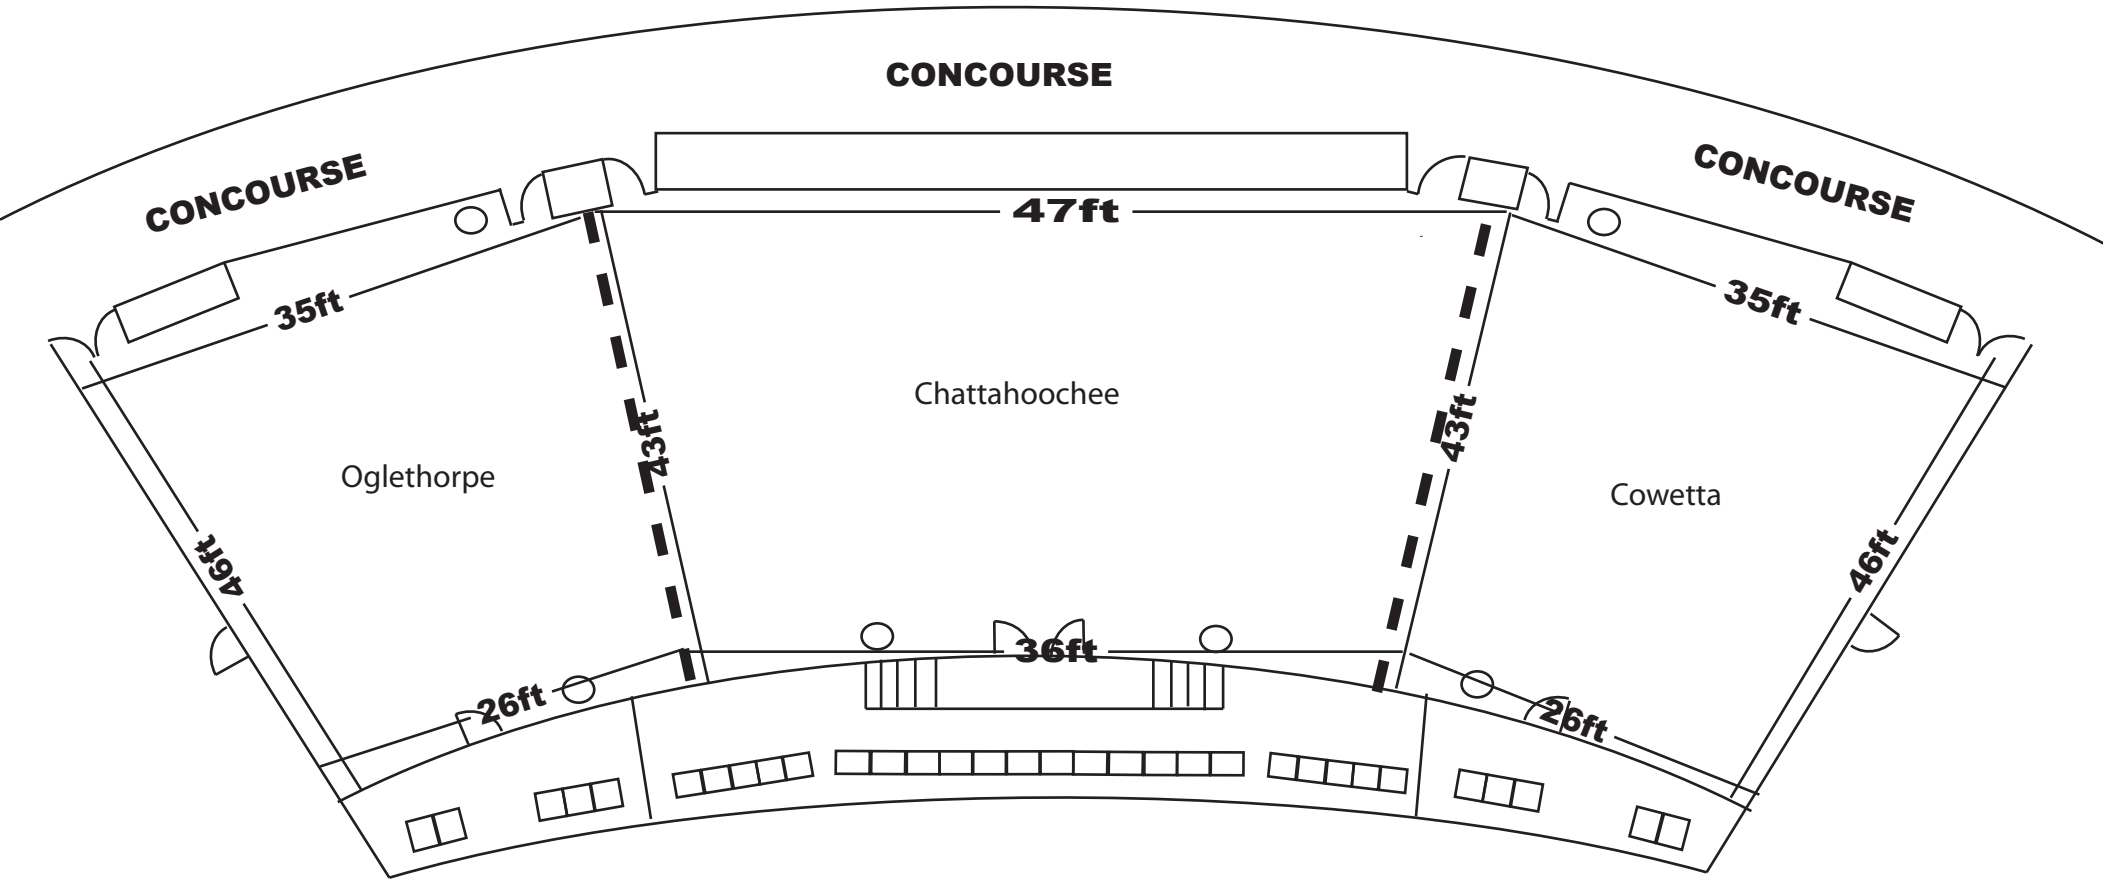

# COLUMBUS CIVIC CENTER HOSPITALITY ROOMS

Chairs

72" Table

8' Table

6' Table

Speaker

Podium

Screen

16' X 8' Riser

**5000 SQUARE FEET OF USABLE SPACE**